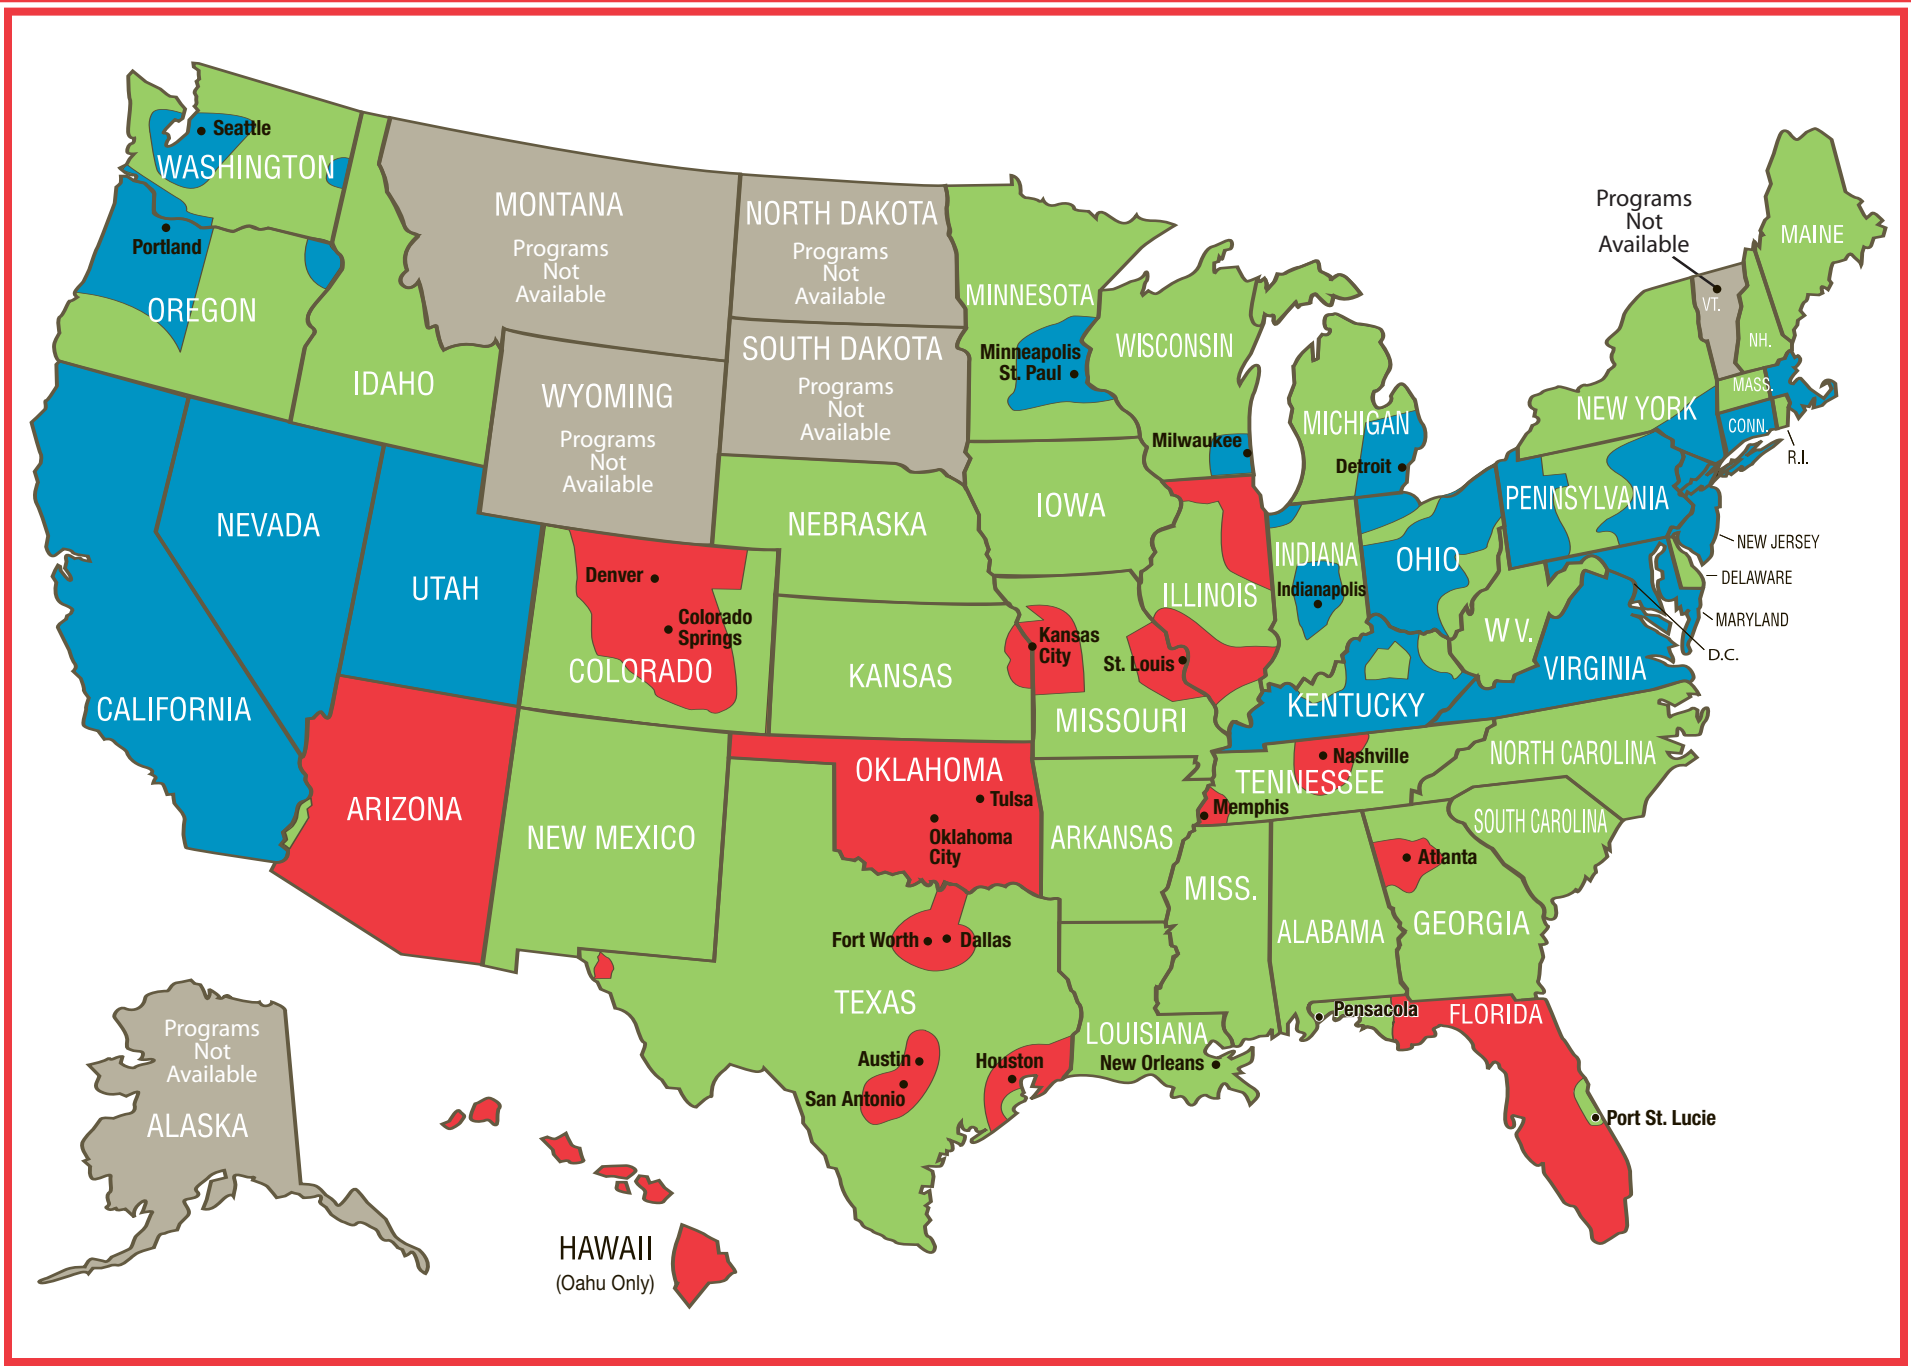

# AmeriPlan® Dental Fee Schedule Reference Map

Listed below are the cities and states with AmeriPlan® General Dentists providing services utilizing the Lime Green Fee Schedule.

Check the AmeriPlan® Website for additions to this list.